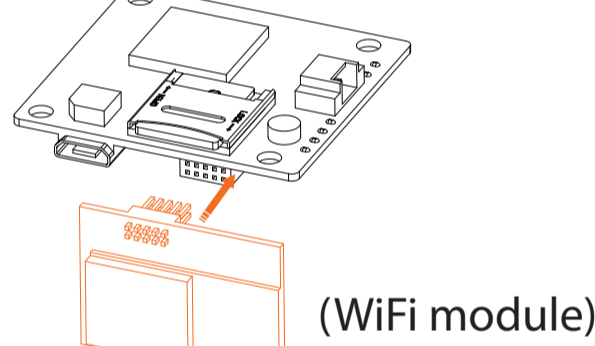

RunCam Split

User Manual

Instruction diagram

- LED 1: Blue — WiFi status light
- LED 2: Green — Photo mode status light
- LED 3: Blue — Video mode status light
- LED 4: Orange — OSD Setup status light
- LED 5: Red — Power Status Light: Blinking during operation (solid red while charging)

Warning: USB or 3 pin power interface only supports DC 5V power supply. Battery solder joints only support 4.2V lithium-ion battery.

5.8G Transmitter connection diagram

WiFi module connection diagram

Warning: WiFi module is removable. Please insert the WiFi module in the correct direction! Otherwise the module could be damaged.

MicroSD Card

Capacity up to 64GB; Please use high speed cards(Class10/UHS-I/UHS-II).

Lens module connection diagram

Basic Camera Operation

| | |
|------------------------|--|
| Powering On/Off | Long press the Power/Shutter button |
| WiFi On/Off | Short press the WiFi/Mode Switch button |
| Mode Switching | After powering on, long press the WiFi/Mode Switch button to cycle through the three modes: Video/Photos/OSD settings. |
| Video Mode | Camera Status Light: Blue (LED 3) • Press the Power/Shutter button to start/stop recording. |
| Photo Mode | Camera Status Light: Green (LED 2) • Press the Power/Shutter button to capture photos. |
| OSD Setup Mode | Camera Status Light: Orange (LED 4) • Press the Power/Shutter button to move to a setting. • Press the WiFi/Mode Switch button to select. • Long press the WiFi/Mode Switch button to exit the menu. |
| Forced Shutdown | Simultaneously press the Power/Shutter button and WiFi/Mode Switch button. |
| Reset | In standby mode, press the WiFi/Mode Switch button three times in rapid succession (within 2 seconds). When resetting is complete, the status light (orange) blinks twice, and the camera automatically shuts down. |