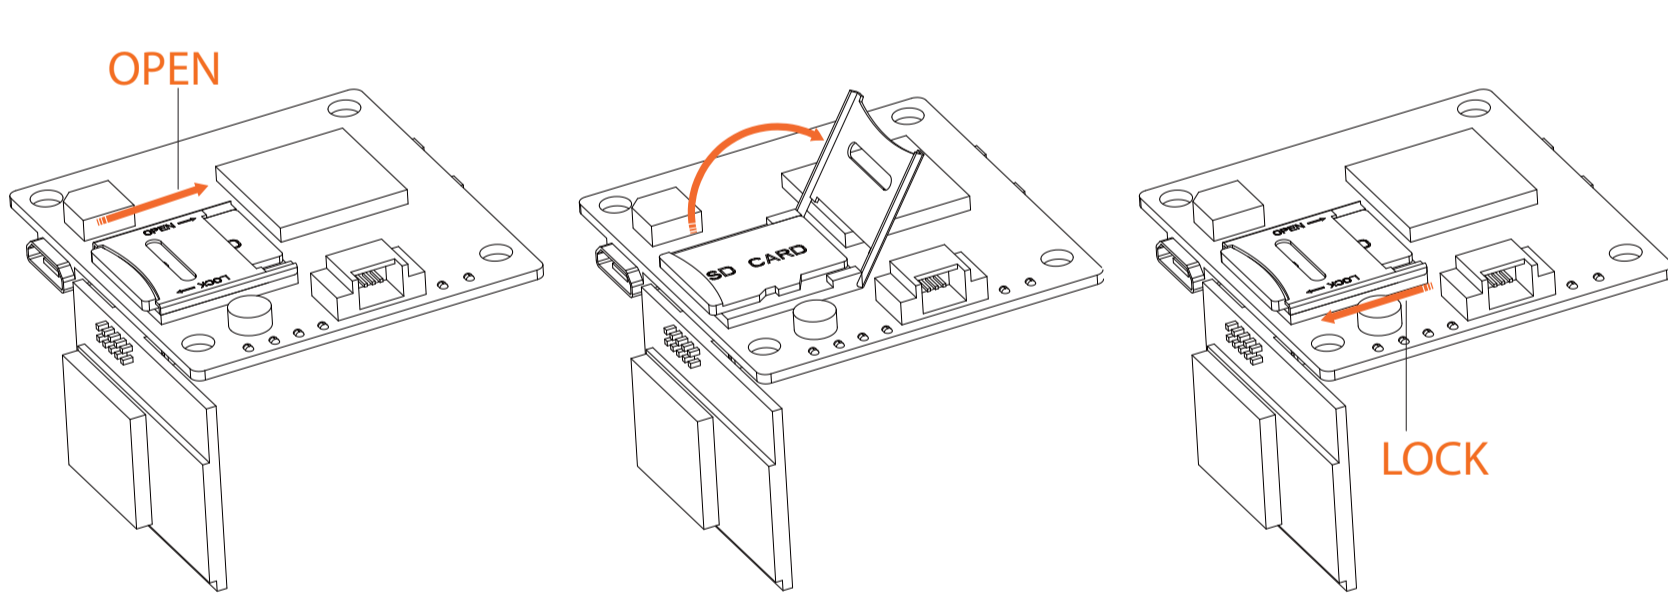

RunCam Split

User Manual

Instruction diagram

- LED 1: Blue — WiFi status light
- LED 2: Green — Photo mode status light
- LED 3: Blue — Video mode status light
- LED 4: Orange — OSD Setup status light
- LED 5: Red — Power Status Light: Blinking during operation (solid red while charging)

Warning: USB or 3 pin power interface only supports DC 5V power supply. Battery solder joints only support 4.2V lithium-ion battery.

5.8G Transmitter connection diagram

WiFi module connection diagram

Warning: WiFi module is removable. Please insert the WiFi module in the correct direction! Otherwise the module could be damaged.

MicroSD Card

Capacity up to 64GB; Please use high speed cards(Class10/UHS-I/UHS-II).

Lens module connection diagram

Basic Camera Operation

| | |
|------------------------|--|
| Powering On/Off | Long press the Power/Shutter button |
| WiFi On/Off | Short press the WiFi/Mode Switch button |
| Mode Switching | After powering on, long press the WiFi/Mode Switch button to cycle through the three modes: Video/Photos/OSD settings. |
| Video Mode | Camera Status Light: Blue (LED 3) • Press the Power/Shutter button to start/stop recording. |
| Photo Mode | Camera Status Light: Green (LED 2) • Press the Power/Shutter button to capture photos. |
| OSD Setup Mode | Camera Status Light: Orange (LED 4) • Press the Power/Shutter button to move to a setting. • Press the WiFi/Mode Switch button to select. • Long press the WiFi/Mode Switch button to exit the menu. |
| Forced Shutdown | Simultaneously press the Power/Shutter button and WiFi/Mode Switch button. |
| Reset | In standby mode, press the WiFi/Mode Switch button three times in rapid succession (within 2 seconds). When resetting is complete, the status light (orange) blinks twice, and the camera automatically shuts down. |