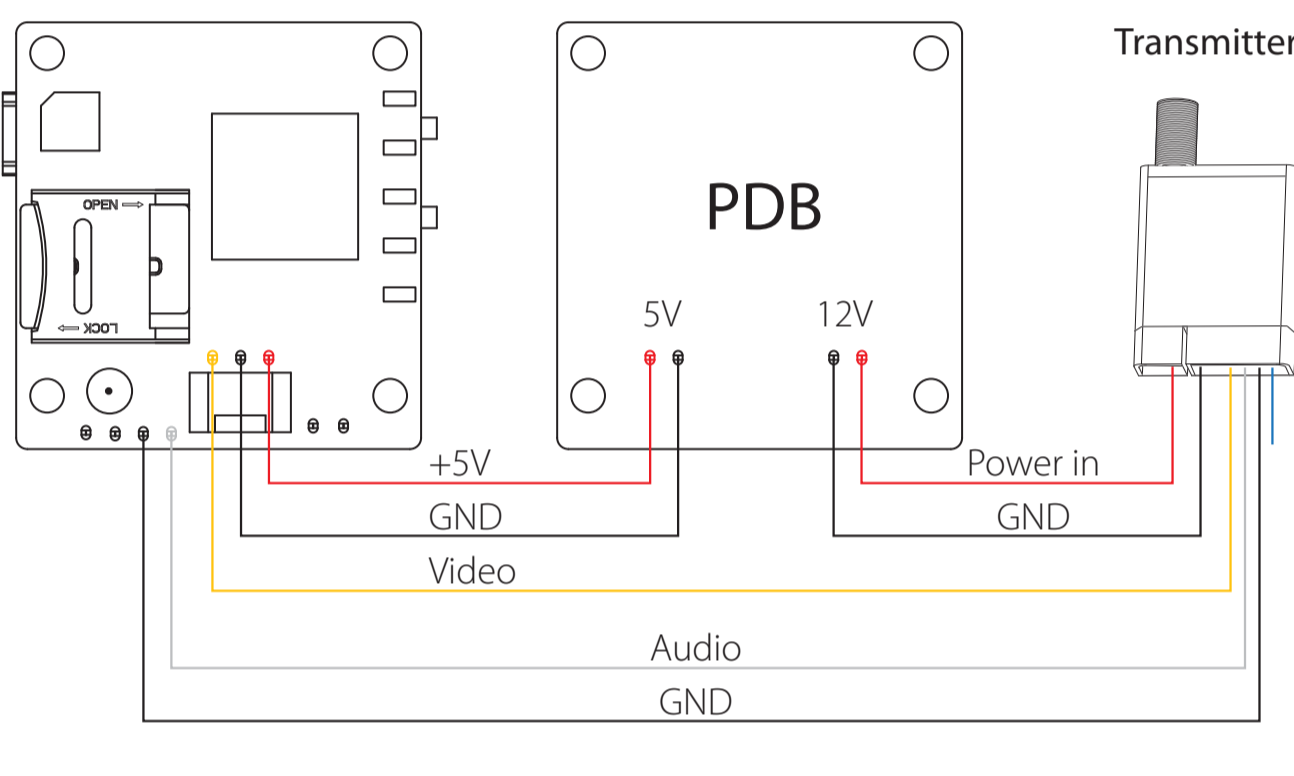

RunCam Split

User Manual

Instruction diagram

- LED 1: Blue — WiFi status light
- LED 2: Green — Photo mode status light
- LED 3: Blue — Video mode status light
- LED 4: Orange — OSD Setup status light
- LED 5: Red — Power Status Light: Blinking during operation (solid red while charging)

Warning: USB or 3 pin power interface only supports DC 5V power supply. Battery solder joints only support 4.2V lithium-ion battery.

5.8G Transmitter connection diagram

WiFi module connection diagram

Warning: WiFi module is removable. Please insert the WiFi module in the correct direction! Otherwise the module could be damaged.

MicroSD Card

Capacity up to 64GB; Please use high speed cards(Class10/UHS-I/UHS-II).

Lens module connection diagram

Basic Camera Operation

| | |
|------------------------|--|
| Powering On/Off | Long press the Power/Shutter button |
| WiFi On/Off | Short press the WiFi/Mode Switch button |
| Mode Switching | After powering on, long press the WiFi/Mode Switch button to cycle through the three modes: Video/Photos/OSD settings. |
| Video Mode | Camera Status Light: Blue (LED 3) • Press the Power/Shutter button to start/stop recording. |
| Photo Mode | Camera Status Light: Green (LED 2) • Press the Power/Shutter button to capture photos. |
| OSD Setup Mode | Camera Status Light: Orange (LED 4) • Press the Power/Shutter button to move to a setting. • Press the WiFi/Mode Switch button to select. • Long press the WiFi/Mode Switch button to exit the menu. |
| Forced Shutdown | Simultaneously press the Power/Shutter button and WiFi/Mode Switch button. |
| Reset | In standby mode, press the WiFi/Mode Switch button three times in rapid succession (within 2 seconds). When resetting is complete, the status light (orange) blinks twice, and the camera automatically shuts down. |