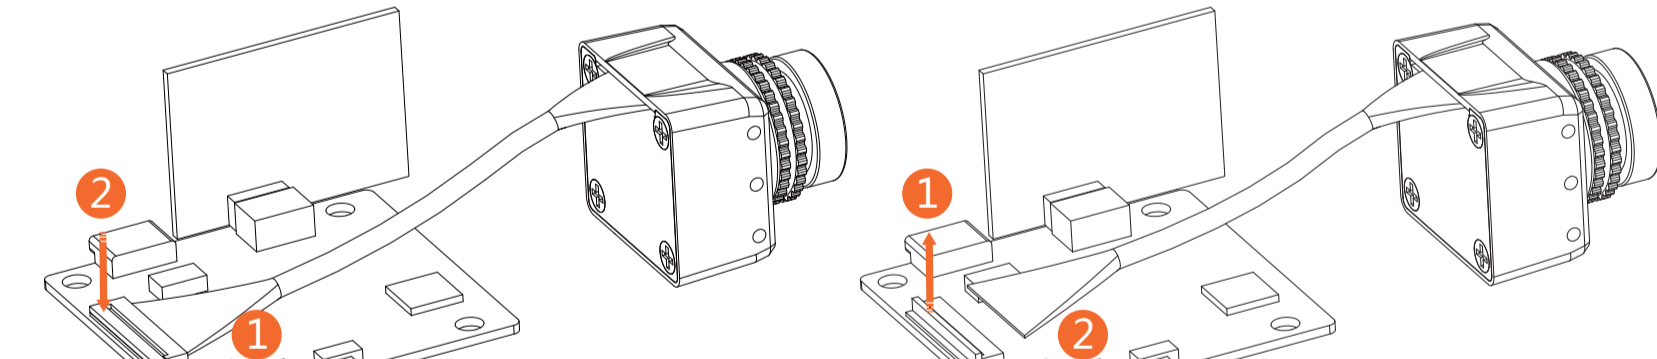

RunCam Split

User Manual

Instruction diagram

- LED 1: Blue — WiFi status light
- LED 2: Green — Photo mode status light
- LED 3: Blue — Video mode status light
- LED 4: Orange — OSD Setup status light
- LED 5: Red — Power Status Light: Blinking during operation (solid red while charging)

Warning: USB or 3 pin power interface only supports DC 5V power supply. Battery solder joints only support 4.2V lithium-ion battery.

5.8G Transmitter connection diagram

WiFi module connection diagram

Warning: WiFi module is removable. Please insert the WiFi module in the correct direction! Otherwise the module could be damaged.

MicroSD Card

Capacity up to 64GB; Please use high speed cards(Class10/UHS-I/UHS-II).

Lens module connection diagram

Basic Camera Operation

| | |
|------------------------|--|
| Powering On/Off | Long press the Power/Shutter button |
| WiFi On/Off | Short press the WiFi/Mode Switch button |
| Mode Switching | After powering on, long press the WiFi/Mode Switch button to cycle through the three modes: Video/Photos/OSD settings. |
| Video Mode | Camera Status Light: Blue (LED 3) • Press the Power/Shutter button to start/stop recording. |
| Photo Mode | Camera Status Light: Green (LED 2) • Press the Power/Shutter button to capture photos. |
| OSD Setup Mode | Camera Status Light: Orange (LED 4) • Press the Power/Shutter button to move to a setting. • Press the WiFi/Mode Switch button to select. • Long press the WiFi/Mode Switch button to exit the menu. |
| Forced Shutdown | Simultaneously press the Power/Shutter button and WiFi/Mode Switch button. |
| Reset | In standby mode, press the WiFi/Mode Switch button three times in rapid succession (within 2 seconds). When resetting is complete, the status light (orange) blinks twice, and the camera automatically shuts down. |