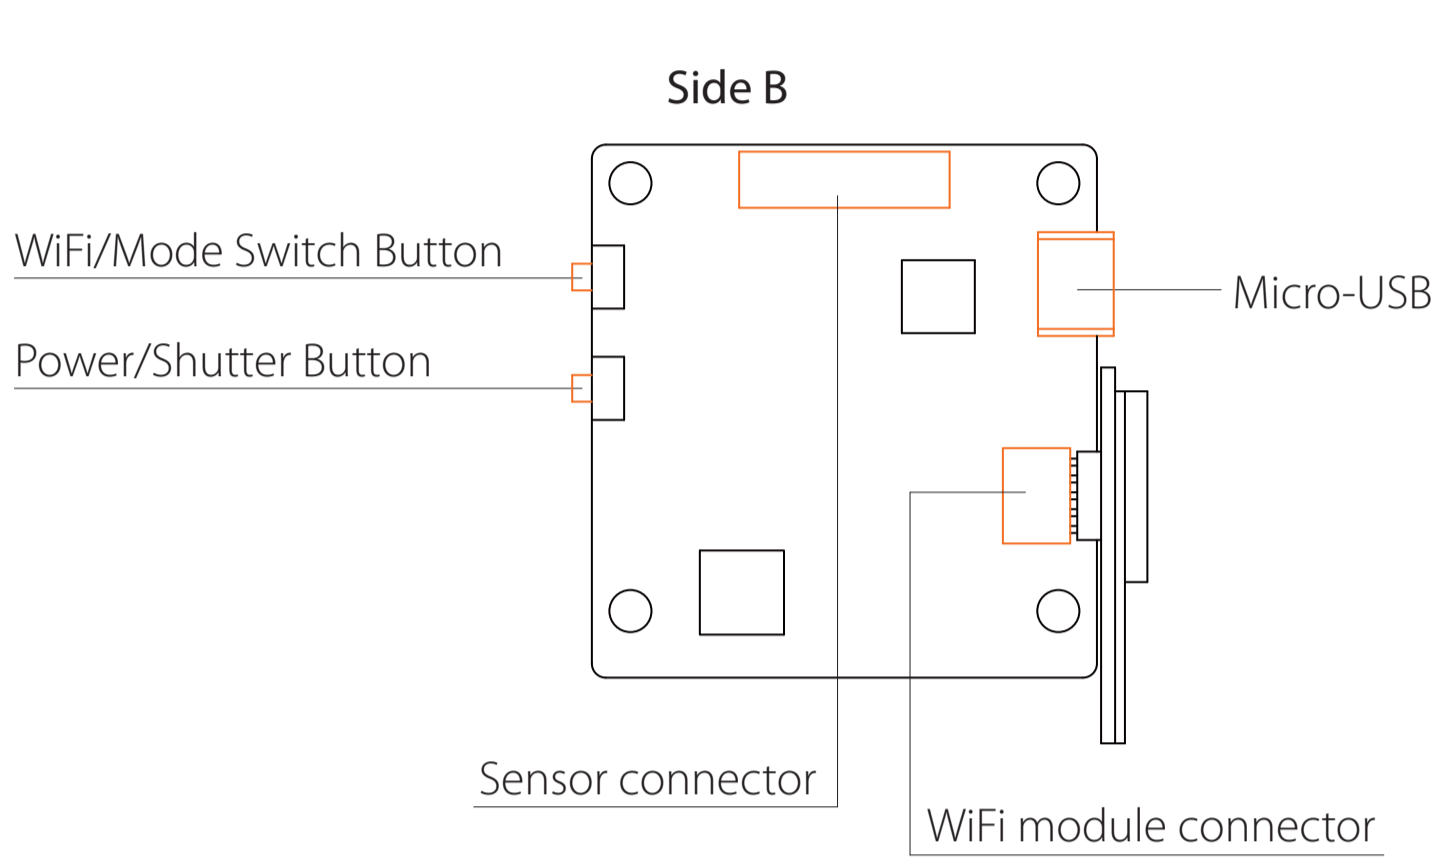

RunCam Split

User Manual

Instruction diagram

- LED 1: Blue — WiFi status light
- LED 2: Green — Photo mode status light
- LED 3: Blue — Video mode status light
- LED 4: Orange — OSD Setup status light
- LED 5: Red — Power Status Light: Blinking during operation (solid red while charging)

Warning: USB or 3 pin power interface only supports DC 5V power supply. Battery solder joints only support 4.2V lithium-ion battery.

5.8G Transmitter connection diagram

WiFi module connection diagram

Warning: WiFi module is removable. Please insert the WiFi module in the correct direction! Otherwise the module could be damaged.

MicroSD Card

Capacity up to 64GB; Please use high speed cards(Class10/UHS-I/UHS-II).

Lens module connection diagram

Basic Camera Operation

| | |
|------------------------|--|
| Powering On/Off | Long press the Power/Shutter button |
| WiFi On/Off | Short press the WiFi/Mode Switch button |
| Mode Switching | After powering on, long press the WiFi/Mode Switch button to cycle through the three modes: Video/Photos/OSD settings. |
| Video Mode | Camera Status Light: Blue (LED 3) • Press the Power/Shutter button to start/stop recording. |
| Photo Mode | Camera Status Light: Green (LED 2) • Press the Power/Shutter button to capture photos. |
| OSD Setup Mode | Camera Status Light: Orange (LED 4) • Press the Power/Shutter button to move to a setting. • Press the WiFi/Mode Switch button to select. • Long press the WiFi/Mode Switch button to exit the menu. |
| Forced Shutdown | Simultaneously press the Power/Shutter button and WiFi/Mode Switch button. |
| Reset | In standby mode, press the WiFi/Mode Switch button three times in rapid succession (within 2 seconds). When resetting is complete, the status light (orange) blinks twice, and the camera automatically shuts down. |