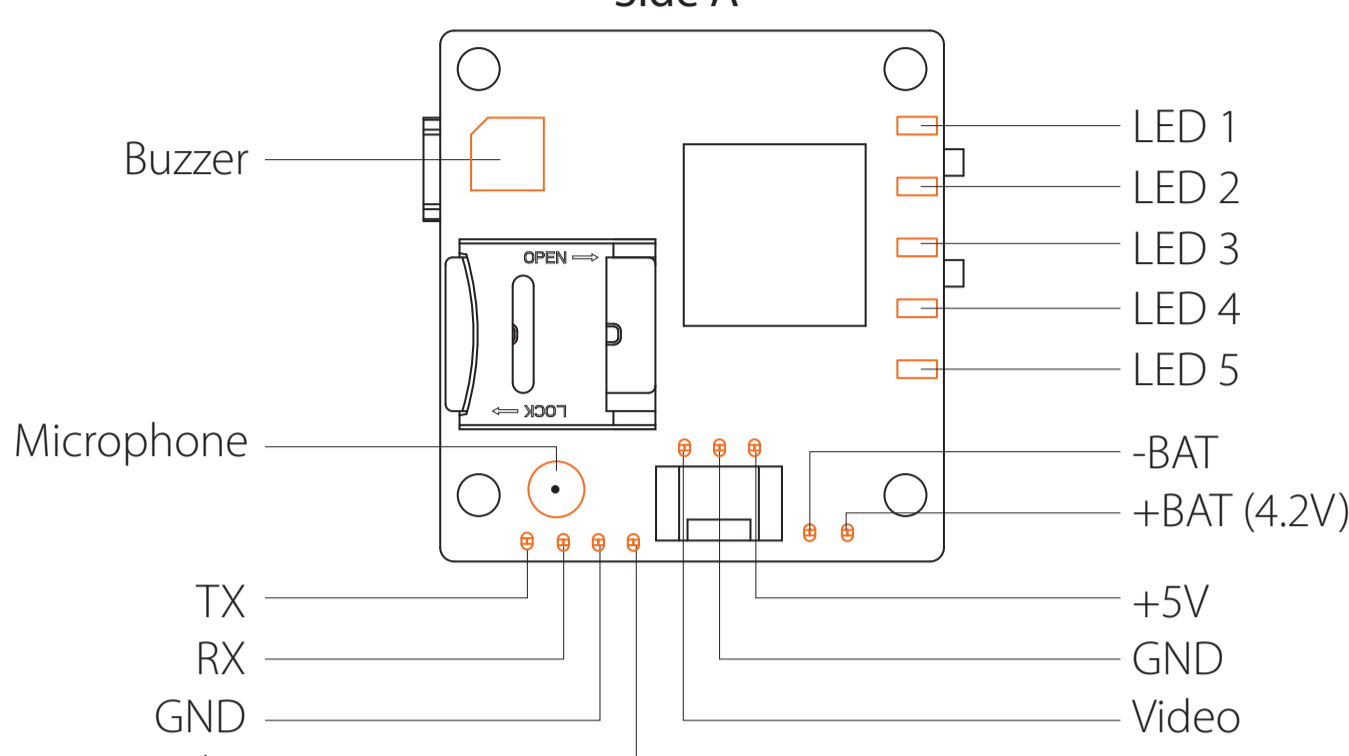

RunCam Split

User Manual

Instruction diagram

- LED 1: Blue — WiFi status light
- LED 2: Green — Photo mode status light
- LED 3: Blue — Video mode status light
- LED 4: Orange — OSD Setup status light
- LED 5: Red — Power Status Light: Blinking during operation (solid red while charging)

Warning: USB or 3 pin power interface only supports DC 5V power supply. Battery solder joints only support 4.2V lithium-ion battery.

5.8G Transmitter connection diagram

WiFi module connection diagram

Warning: WiFi module is removable. Please insert the WiFi module in the correct direction! Otherwise the module could be damaged.

MicroSD Card

Capacity up to 64GB; Please use high speed cards(Class10/UHS-I/UHS-II).

Lens module connection diagram

Basic Camera Operation

| | |
|------------------------|--|
| Powering On/Off | Long press the Power/Shutter button |
| WiFi On/Off | Short press the WiFi/Mode Switch button |
| Mode Switching | After powering on, long press the WiFi/Mode Switch button to cycle through the three modes: Video/Photos/OSD settings. |
| Video Mode | Camera Status Light: Blue (LED 3) • Press the Power/Shutter button to start/stop recording. |
| Photo Mode | Camera Status Light: Green (LED 2) • Press the Power/Shutter button to capture photos. |
| OSD Setup Mode | Camera Status Light: Orange (LED 4) • Press the Power/Shutter button to move to a setting. • Press the WiFi/Mode Switch button to select. • Long press the WiFi/Mode Switch button to exit the menu. |
| Forced Shutdown | Simultaneously press the Power/Shutter button and WiFi/Mode Switch button. |
| Reset | In standby mode, press the WiFi/Mode Switch button three times in rapid succession (within 2 seconds). When resetting is complete, the status light (orange) blinks twice, and the camera automatically shuts down. |